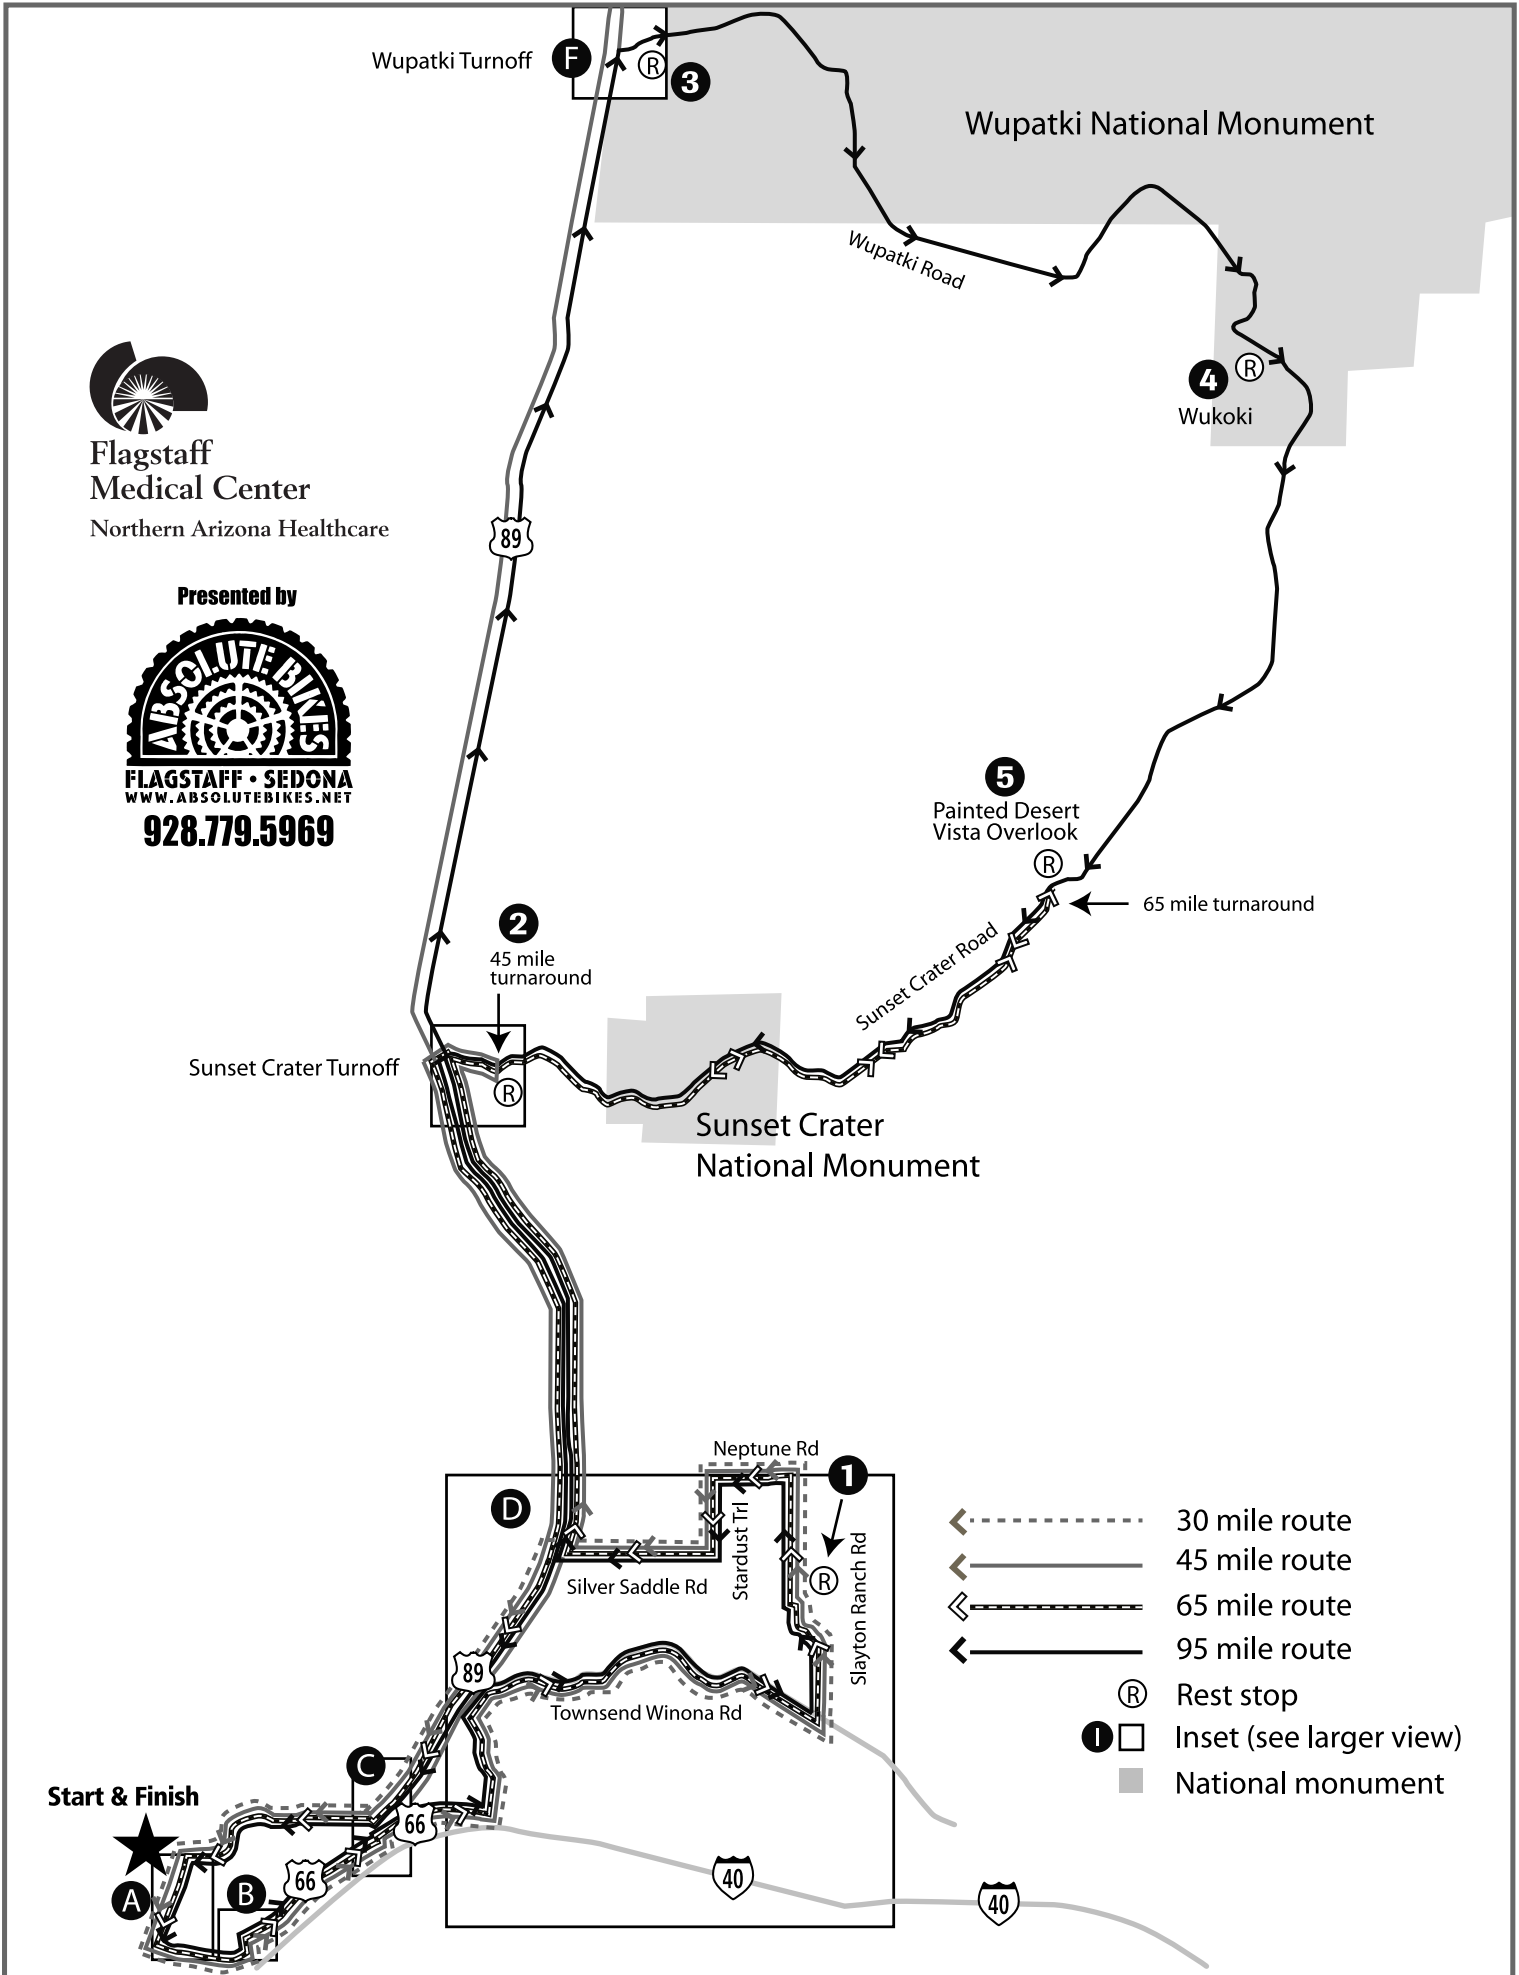

Flagstaff
Medical Center
Northern Arizona Healthcare

Presented by

FLAGSTAFF • SEDONA
WWW.ABSOLUTEBIKES.NET
928.779.5969

Start & Finish

- 30 mile route
- 45 mile route
- 65 mile route
- 95 mile route
- Rest stop
- Inset (see larger view)
- National monument