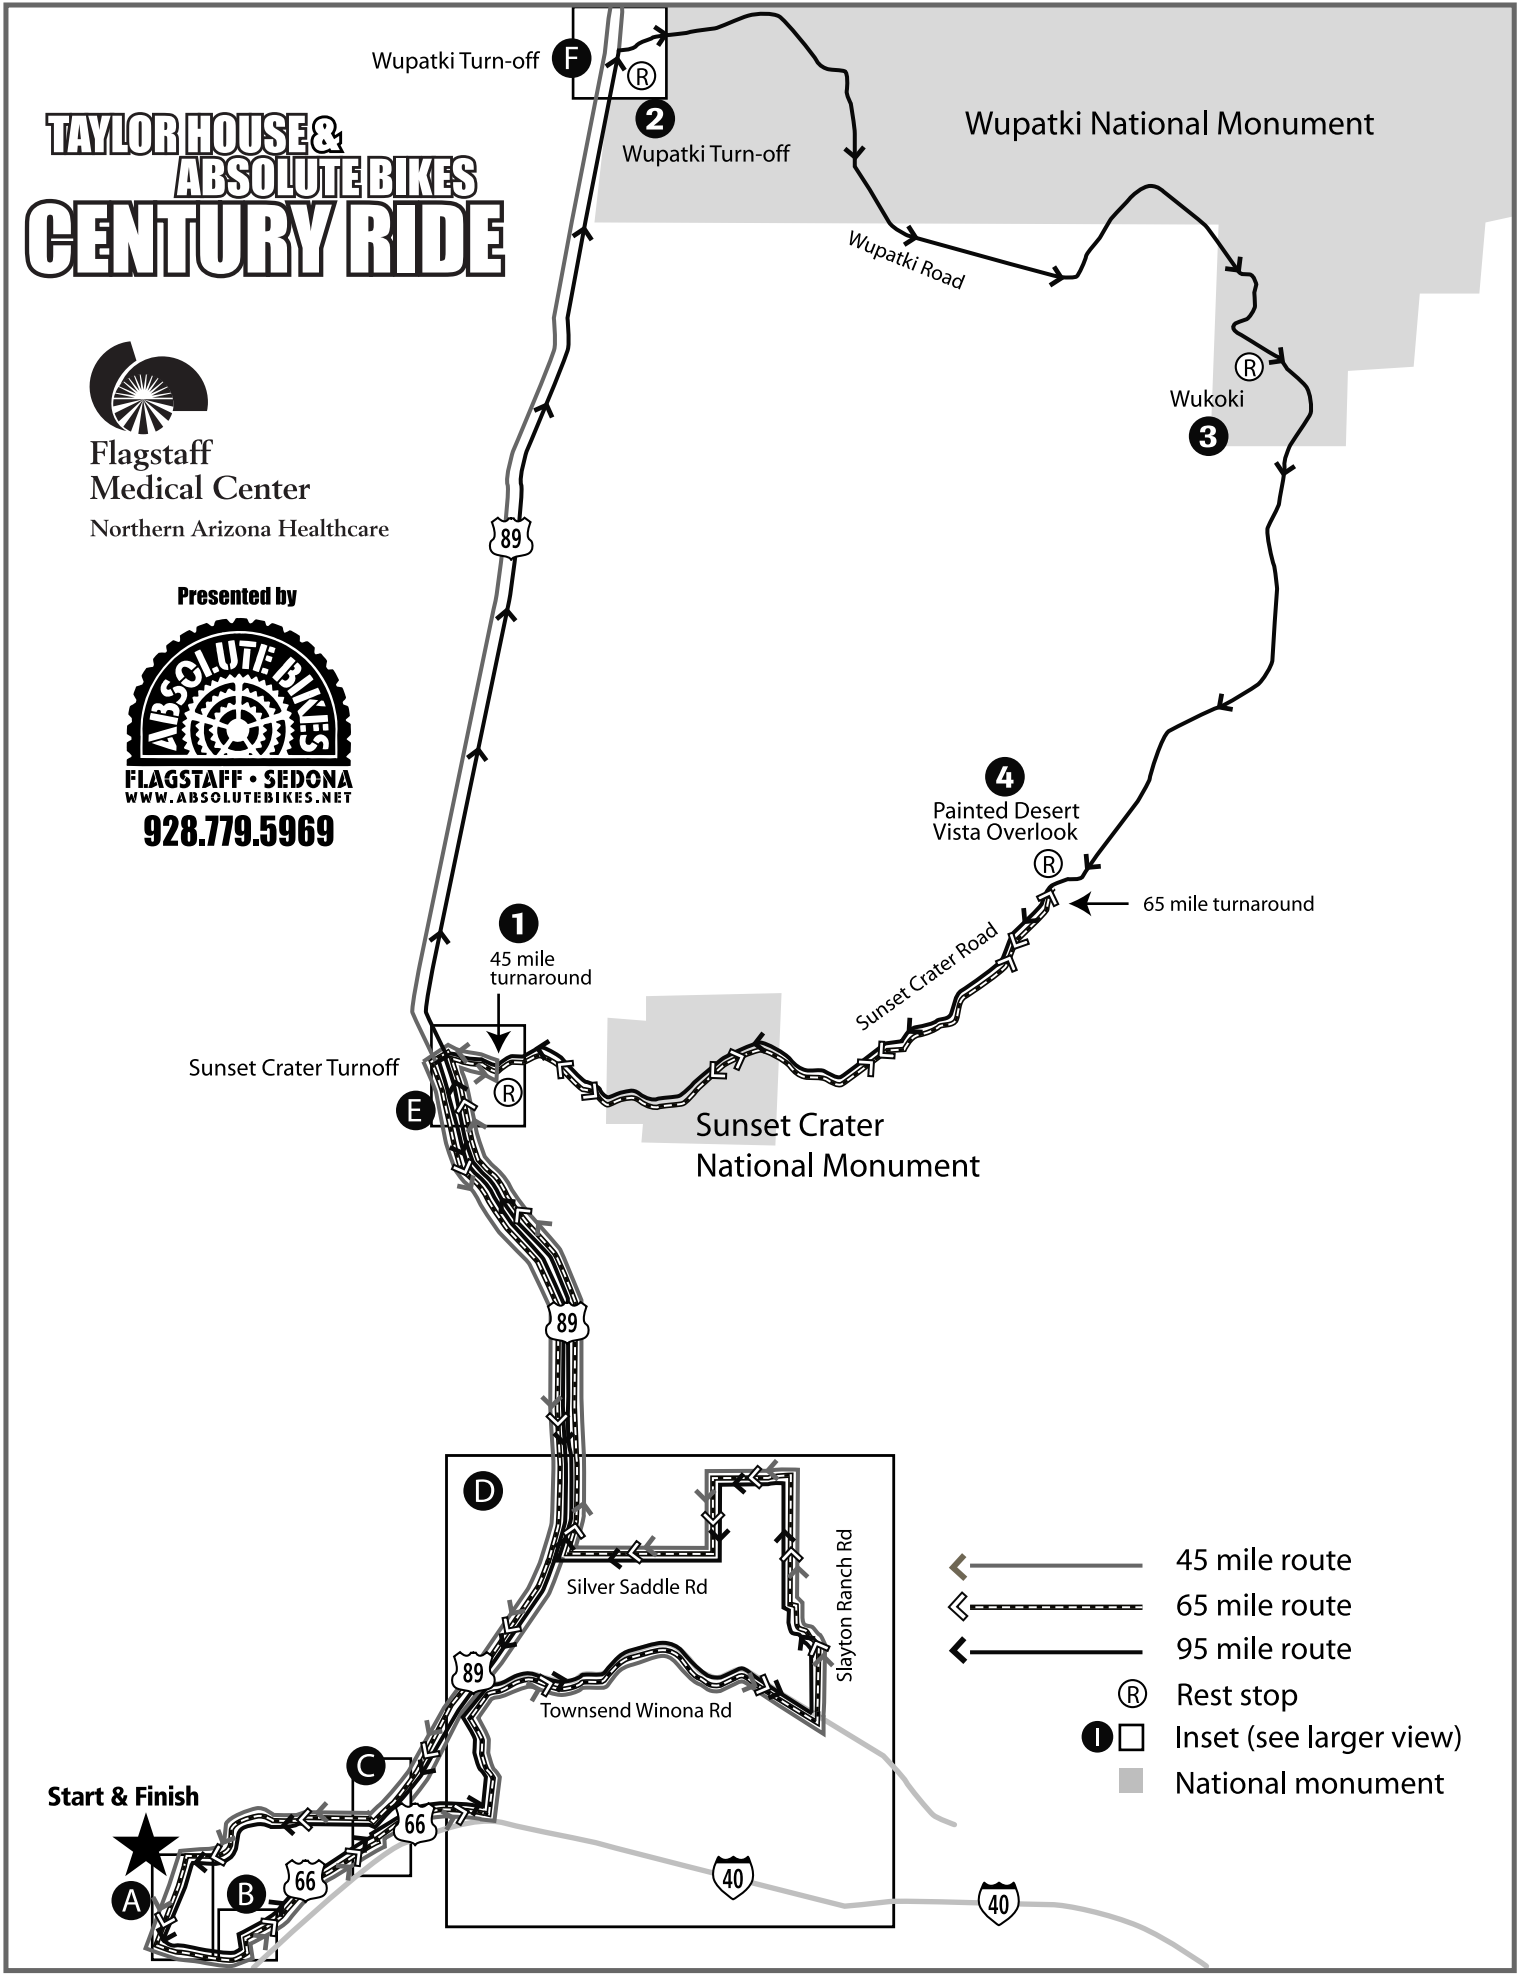

# TAYLOR HOUSE & ABSOLUTE BIKES CENTURY RIDE

Flagstaff Medical Center  
Northern Arizona Healthcare

Presented by

FLAGSTAFF • SEDONA  
WWW.ABSOLUTEBIKES.NET  
928.779.5969

- 45 mile route
- 65 mile route
- 95 mile route
- Rest stop
- Inset (see larger view)
- National monument