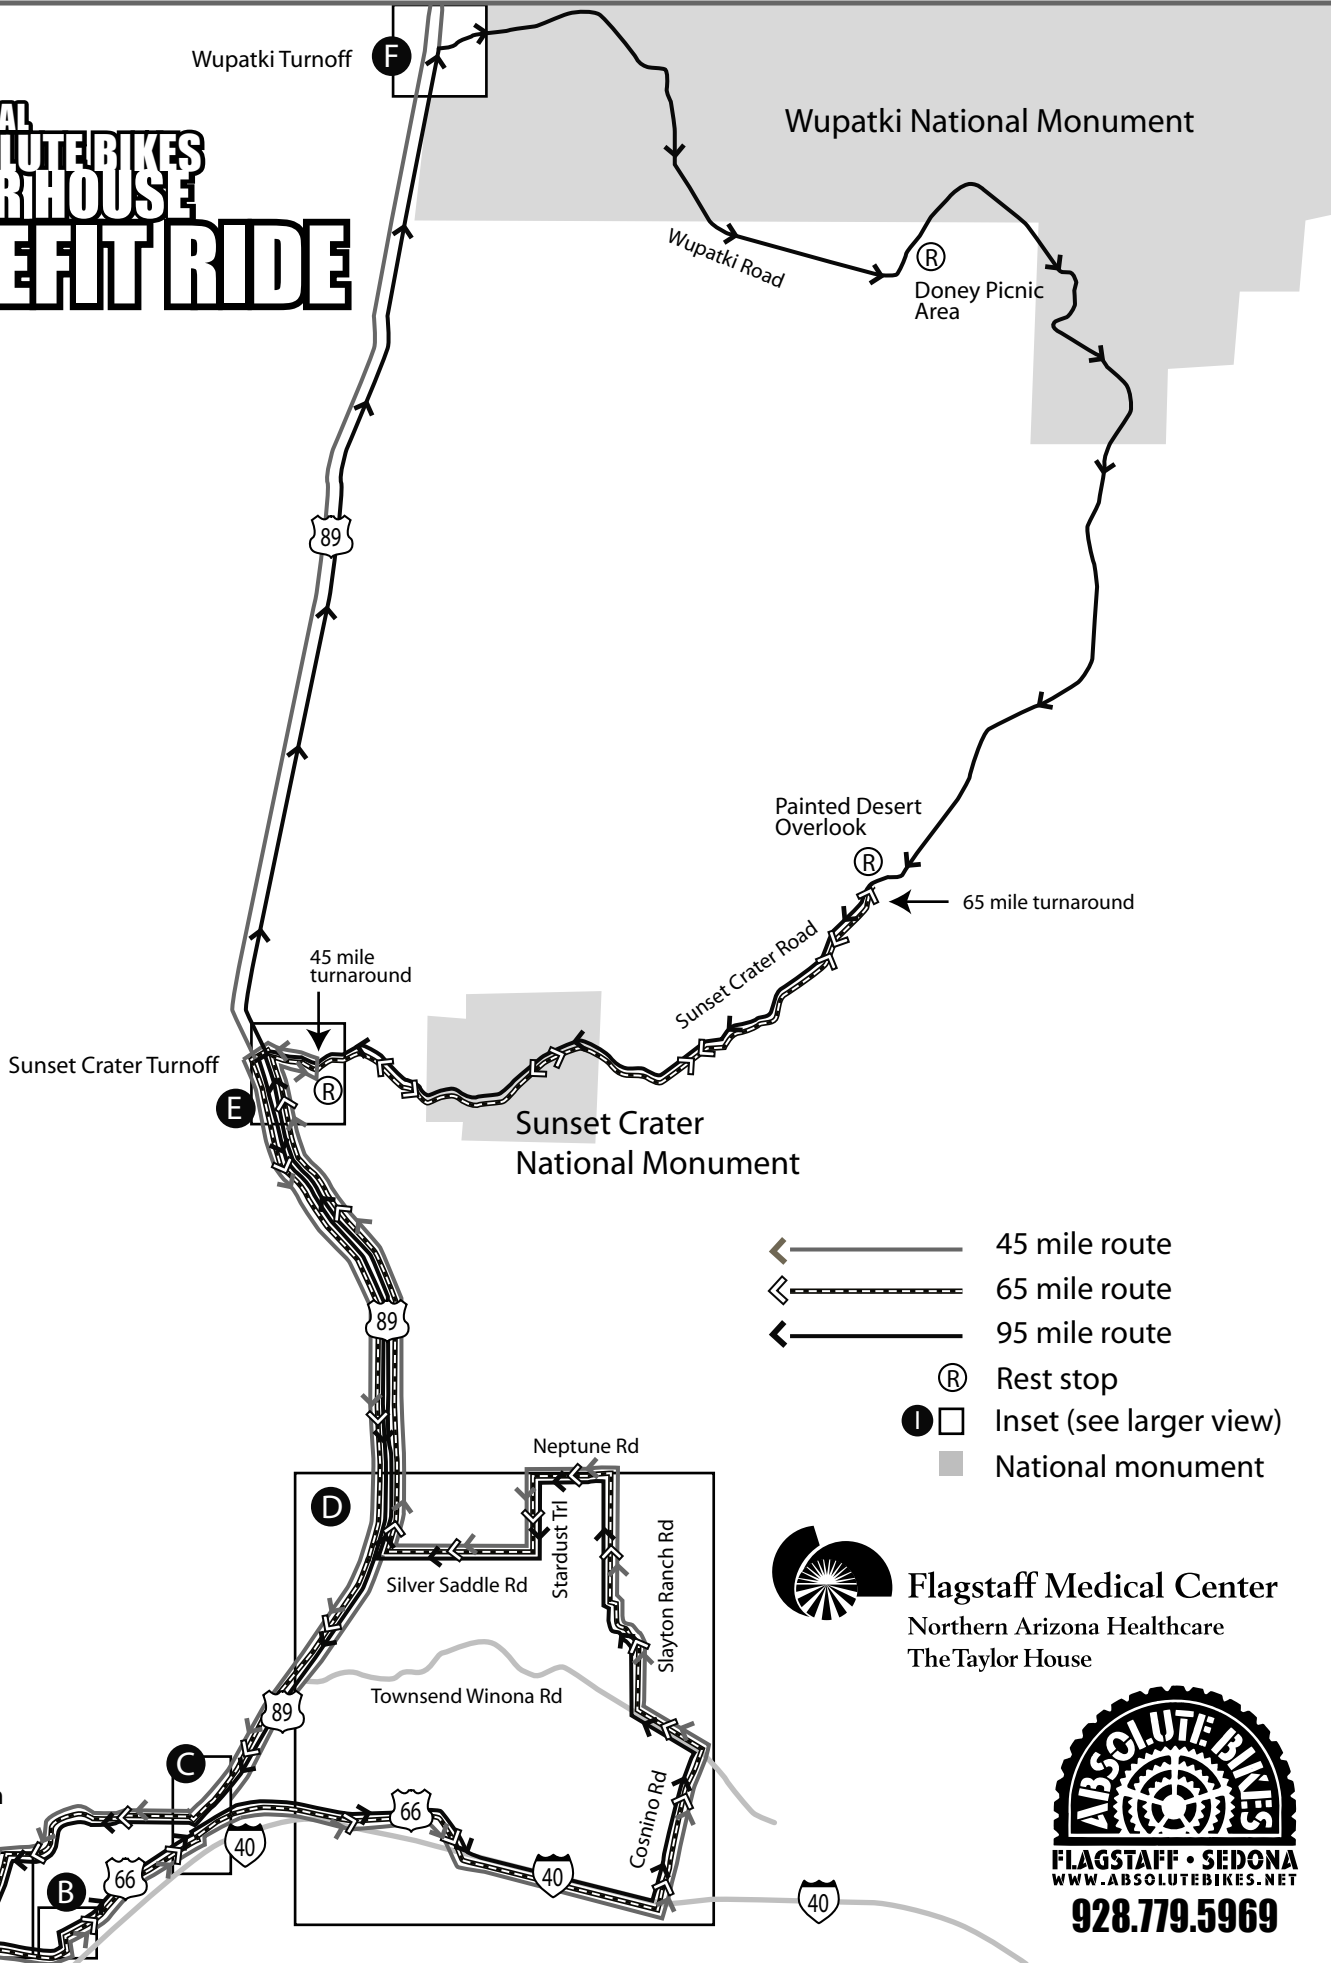

8th ANNUAL ABSOLUTE BIKES TAYLOR HOUSE BENEFIT RIDE

- 45 mile route
- 65 mile route
- 95 mile route
- Rest stop
- Inset (see larger view)
- National monument

 **Flagstaff Medical Center**
Northern Arizona Healthcare
The Taylor House

ABSOLUTE BIKES
FLAGSTAFF • SEDONA
WWW.ABSOLUTEBIKES.NET
928.779.5969